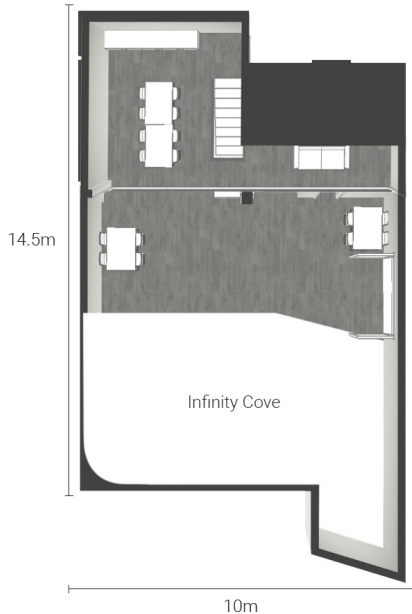

Fully Air Conditioned

STUDIO 1

2650 sq.ft.

Key Features:

- Ground Floor Studio
- Drive in access
- Ground Floor hair and make-up + dressing room
- 1st Floor Mezzanine with Mini Fridge
- 300mb/s Wifi
- Bose Smart Speaker
- 1x 63Amp Power Supply (Single Phase)
- Distro Box (on request)
- 6x Poly Boards
- 6x Poly Stands
- 3x Rails
- Hangers
- Iron
- Ironing Board
- Steamer
- Can join Directly with Studio 2, Blackout on request.

Infinity Cove Specs:

Width: 9M

Height: Lowest Point - 3.1M. Highest Point - 4.5M
Depth: 5.7M

Fully Air Conditioned

STUDIO 2

2650 sq. ft.

Key Features:

- Ground Floor Studio
- Drive in access
- 1st Floor hair and make-up + dressing room
- 1st Floor Mezzanine with Mini Fridge
- 300MB/S Wifi
- Bose Smart Speaker
- 1x 63Amp Power Sup-ply (Single Phase)
- Distro Box (on request)
- 6x Poly Boards
- 6x Poly Stands
- 3x Rails
- Hangers
- Iron
- Ironing Board
- Steamer
- Can join Directly with Studio 1,3 and 4
- Blackout on Request

Infinity Cove Specs:

Width: 9M

Height: Lowest Point - 2.8M. Highest Point -

3.8M Depth: 5.9M

STUDIO 3

1500 sq. ft.

Key Features:

- Ground Floor Studio
- Drive in access
- Standard 13Amp Power
- 300MB/S Wifi
- Bose Smart Speaker
- 2x Poly Boards
- 2x Poly Stands
- 2x Rails
- Hangers
- Iron
- Ironing Board
- Steamer
- Can join Directly with Studio 2
- Blackout on request

Cove Specs:

Width: 5.5M
Height:
3.4M Depth:
7M

STUDIO 4

1100 sq. ft.

Key Features:

- 1st Floor Studio
- Daylight Studio
- Standard 13Amp Power
- 300MB/S Wifi
- Bose Smart Speaker
- 2x Poly Boards
- 2x Poly Stands
- 2x Rails
- Hangers
- Iron
- Ironing Board
- Steamer
- Can join Directly with Studio 2
- Blackout on request