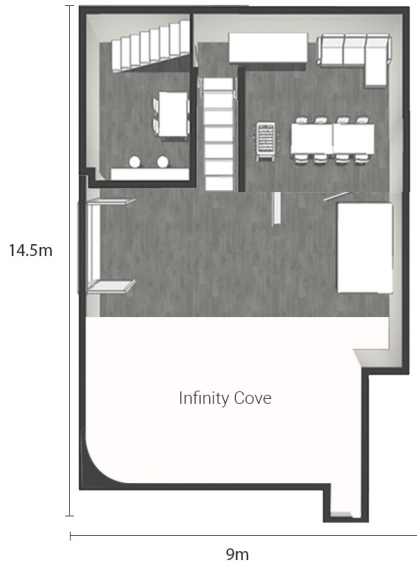

Fully Air Conditioned

STUDIO 1

2650 sq.ft.

Key Features:

- Ground Floor Studio
- Drive in access
- Ground Floor hair and make-up + dressing room
- 1st Floor Mezzanine with Mini Fridge
- 300mb/s Wifi
- Bose Smart Speaker
- 1x 63Amp Power Supply (Single Phase)
- Distro Box (on request)
- 6x Poly Boards
- 6x Poly Stands
- 3x Rails
- Hangers
- Iron
- Ironing Board
- Steamer
- Can join Directly with Studio 2, Blackout on request.

Infinity Cove Specs:

Width: 9M

Height: Lowest Point - 3.1M. Highest Point - 4.5M
Depth: 5.7M

Fully Air Conditioned

STUDIO 2

2650 sq. ft.

Key Features:

- Ground Floor Studio
- Drive in access
- 1st Floor hair and make-up + dressing room
- 1st Floor Mezzanine with Mini Fridge
- 300MB/S Wifi
- Bose Smart Speaker
- 1x 63Amp Power Sup-ply (Single Phase)
- Distro Box (on request)
- 6x Poly Boards
- 6x Poly Stands
- 3x Rails
- Hangers
- Iron
- Ironing Board
- Steamer
- Can join Directly with Studio 1,3 and 4
- Blackout on Request

Infinity Cove Specs:

Width: 9M

Height: Lowest Point - 2.8M. Highest Point -

3.8M Depth: 5.9M

STUDIO 3

1500 sq. ft.

Key Features:

- Ground Floor Studio
- Drive in access
- Standard 13Amp Power
- 300MB/S Wifi
- Bose Smart Speaker
- 2x Poly Boards
- 2x Poly Stands
- 2x Rails
- Hangers
- Iron
- Ironing Board
- Steamer
- Can join Directly with Studio 2
- Blackout on request

Cove Specs:

Width: 5.5M
Height:
3.4M Depth:
7M

STUDIO 4

1100 sq. ft.

Key Features:

- 1st Floor Studio
- Daylight Studio
- Standard 13Amp Power
- 300MB/S Wifi
- Bose Smart Speaker
- 2x Poly Boards
- 2x Poly Stands
- 2x Rails
- Hangers
- Iron
- Ironing Board
- Steamer
- Can join Directly with Studio 2
- Blackout on request