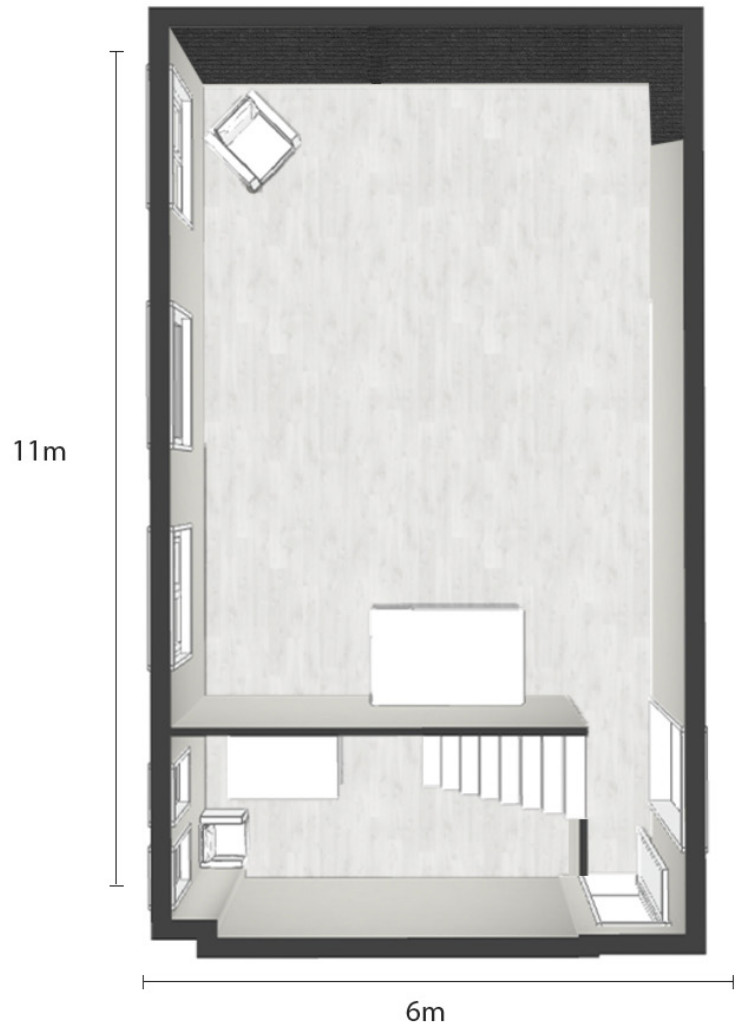

Infinity Cove Specs:

Width: 9M

Height: Lowest Point - 3.1M. Highest Point - 4.5M
Depth: 5.7M

Fully Air Conditioned

STUDIO 2

2650 sq. ft.

Key Features:

- Ground Floor Studio
- Drive in access
- 1st Floor hair and make-up + dressing room
- 1st Floor Mezzanine with Mini Fridge
- 300MB/S Wifi
- Bose Smart Speaker
- 1x 63Amp Power Sup-ply (Single Phase)
- Distro Box (on request)
- 6x Poly Boards
- 6x Poly Stands
- 3x Rails
- Hangers
- Iron
- Ironing Board
- Steamer
- Can join Directly with Studio 1,3 and 4
- Blackout on Request

Infinity Cove Specs:

Width: 9M

Height: Lowest Point - 2.8M. Highest Point -

3.8M Depth: 5.9M

STUDIO 3

1500 sq. ft.

Key Features:

- Ground Floor Studio
- Drive in access
- Standard 13Amp Power
- 300MB/S Wifi
- Bose Smart Speaker
- 2x Poly Boards
- 2x Poly Stands
- 2x Rails
- Hangers
- Iron
- Ironing Board
- Steamer
- Can join Directly with Studio 2
- Blackout on request

Cove Specs:

Width: 5.5M
Height:
3.4M Depth:
7M

STUDIO 4

1100 sq. ft.

Key Features:

- 1st Floor Studio
- Daylight Studio
- Standard 13Amp Power
- 300MB/S Wifi
- Bose Smart Speaker
- 2x Poly Boards
- 2x Poly Stands
- 2x Rails
- Hangers
- Iron
- Ironing Board
- Steamer
- Can join Directly with Studio 2
- Blackout on request

Shoot Specs:

Width: 6M
Height: 2.75M
Length: 8.3M