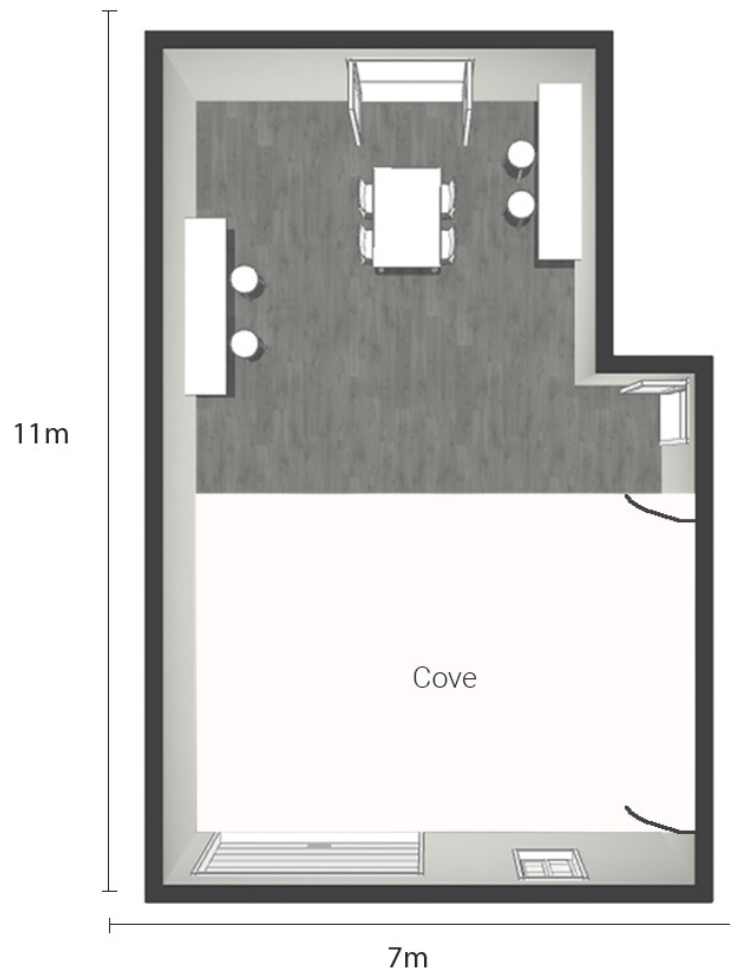

Infinity Cove Specs:

Width: 9M

Height: Lowest Point - 3.1M. Highest Point - 4.5M
Depth: 5.7M

Fully Air Conditioned

STUDIO 2

2650 sq. ft.

Key Features:

- Ground Floor Studio
- Drive in access
- 1st Floor hair and make-up + dressing room
- 1st Floor Mezzanine with Mini Fridge
- 300MB/S Wifi
- Bose Smart Speaker
- 1x 63Amp Power Sup-ply (Single Phase)
- Distro Box (on request)
- 6x Poly Boards
- 6x Poly Stands
- 3x Rails
- Hangers
- Iron
- Ironing Board
- Steamer
- Can join Directly with Studio 1,3 and 4
- Blackout on Request

Infinity Cove Specs:

Width: 9M

Height: Lowest Point - 2.8M. Highest Point -

3.8M Depth: 5.9M

STUDIO 3

1500 sq. ft.

Key Features:

- Ground Floor Studio
- Drive in access
- Standard 13Amp Power
- 300MB/S Wifi
- Bose Smart Speaker
- 2x Poly Boards
- 2x Poly Stands
- 2x Rails
- Hangers
- Iron
- Ironing Board
- Steamer
- Can join Directly with Studio 2
- Blackout on request

Cove Specs:

Width: 5.5M
Height:
3.4M Depth:
7M

STUDIO 4

1100 sq. ft.

Key Features:

- 1st Floor Studio
- Daylight Studio
- Standard 13Amp Power
- 300MB/S Wifi
- Bose Smart Speaker
- 2x Poly Boards
- 2x Poly Stands
- 2x Rails
- Hangers
- Iron
- Ironing Board
- Steamer
- Can join Directly with Studio 2
- Blackout on request

Shoot Specs:

Width: 6M
Height: 2.75M
Length: 8.3M