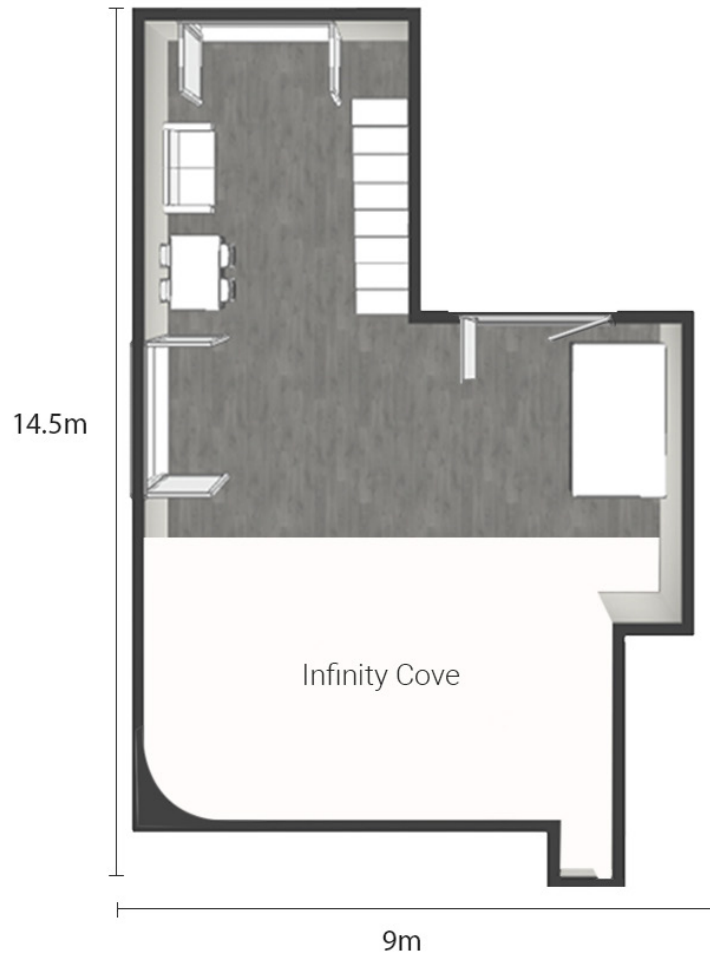

Fully Air Conditioned

STUDIO 1

2650 sq.ft.

Key Features:

- Ground Floor Studio
- Drive in access
- Ground Floor hair and make-up + dressing room
- 1st Floor Mezzanine with Mini Fridge
- 300mb/s Wifi
- Bose Smart Speaker
- 1x 63Amp Power Supply (Single Phase)
- Distro Box (on request)
- 6x Poly Boards
- 6x Poly Stands
- 3x Rails
- Hangers
- Iron
- Ironing Board
- Steamer
- Can join Directly with Studio 2, Blackout on request.

Infinity Cove Specs:

Width: 9M

Height: Lowest Point - 3.1M. Highest Point - 4.5M
Depth: 5.7M

Fully Air Conditioned

STUDIO 2

2650 sq. ft.

Key Features:

- Ground Floor Studio
- Drive in access
- 1st Floor hair and make-up + dressing room
- 1st Floor Mezzanine with Mini Fridge
- 300MB/S Wifi
- Bose Smart Speaker
- 1x 63Amp Power Sup-ply (Single Phase)
- Distro Box (on request)
- 6x Poly Boards
- 6x Poly Stands
- 3x Rails
- Hangers
- Iron
- Ironing Board
- Steamer
- Can join Directly with Studio 1,3 and 4
- Blackout on Request

Infinity Cove Specs:

Width: 9M

Height: Lowest Point - 2.8M. Highest Point -

3.8M Depth: 5.9M

STUDIO 3

1500 sq. ft.

Key Features:

- Ground Floor Studio
- Drive in access
- Standard 13Amp Power
- 300MB/S Wifi
- Bose Smart Speaker
- 2x Poly Boards
- 2x Poly Stands
- 2x Rails
- Hangers
- Iron
- Ironing Board
- Steamer
- Can join Directly with Studio 2
- Blackout on request

Cove Specs:

Width: 5.5M
Height:
3.4M Depth:
7M

STUDIO 4

1100 sq. ft.

Key Features:

- 1st Floor Studio
- Daylight Studio
- Standard 13Amp Power
- 300MB/S Wifi
- Bose Smart Speaker
- 2x Poly Boards
- 2x Poly Stands
- 2x Rails
- Hangers
- Iron
- Ironing Board
- Steamer
- Can join Directly with Studio 2
- Blackout on request