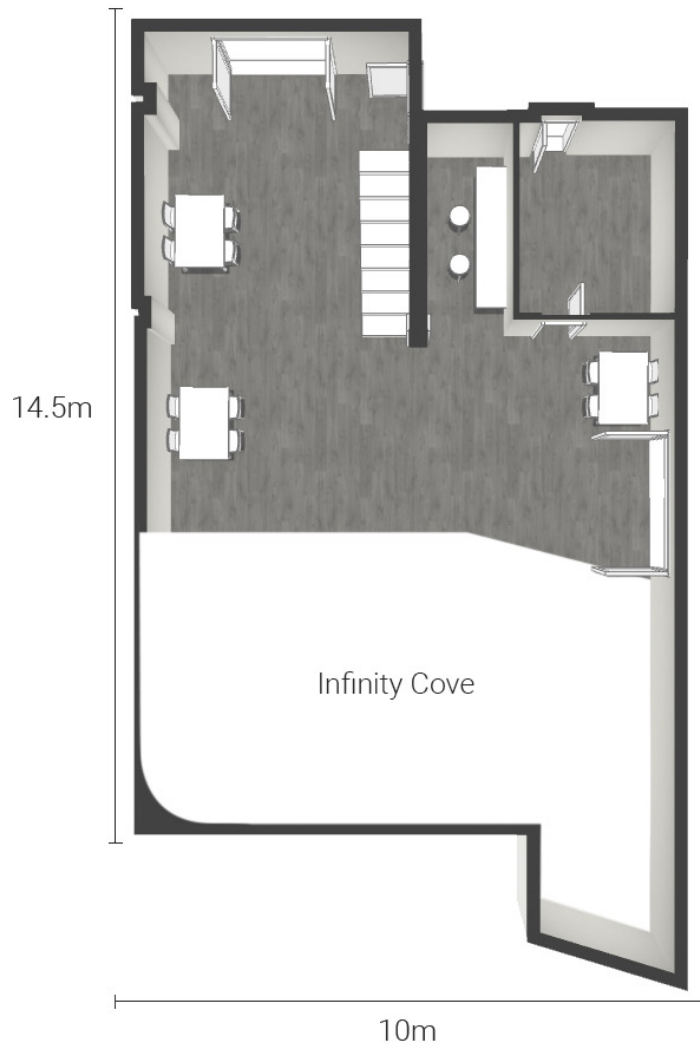

Fully Air Conditioned

STUDIO 1

2650 sq.ft.

Key Features:

- Ground Floor Studio
- Drive in access
- Ground Floor hair and make-up + dressing room
- 1st Floor Mezzanine with Mini Fridge
- 300mb/s Wifi
- Bose Smart Speaker
- 1x 63Amp Power Supply (Single Phase)
- Distro Box (on request)
- 6x Poly Boards
- 6x Poly Stands
- 3x Rails
- Hangers
- Iron
- Ironing Board
- Steamer
- Can join Directly with Studio 2, Blackout on request.

Infinity Cove Specs:

Width: 9M

Height: Lowest Point - 3.1M. Highest Point - 4.5M
Depth: 5.7M

Fully Air Conditioned

STUDIO 2

2650 sq. ft.

Key Features:

- Ground Floor Studio
- Drive in access
- 1st Floor hair and make-up + dressing room
- 1st Floor Mezzanine with Mini Fridge
- 300MB/S Wifi
- Bose Smart Speaker
- 1x 63Amp Power Sup-ply (Single Phase)
- Distro Box (on request)
- 6x Poly Boards
- 6x Poly Stands
- 3x Rails
- Hangers
- Iron
- Ironing Board
- Steamer
- Can join Directly with Studio 1,3 and 4
- Blackout on Request

Infinity Cove Specs:

Width: 9M

Height: Lowest Point - 2.8M. Highest Point -

3.8M Depth: 5.9M

STUDIO 3

1500 sq. ft.

Key Features:

- Ground Floor Studio
- Drive in access
- Standard 13Amp Power
- 300MB/S Wifi
- Bose Smart Speaker
- 2x Poly Boards
- 2x Poly Stands
- 2x Rails
- Hangers
- Iron
- Ironing Board
- Steamer
- Can join Directly with Studio 2
- Blackout on request

Cove Specs:

Width: 5.5M
Height:
3.4M Depth:
7M

STUDIO 4

1100 sq. ft.

Key Features:

- 1st Floor Studio
- Daylight Studio
- Standard 13Amp Power
- 300MB/S Wifi
- Bose Smart Speaker
- 2x Poly Boards
- 2x Poly Stands
- 2x Rails
- Hangers
- Iron
- Ironing Board
- Steamer
- Can join Directly with Studio 2
- Blackout on request